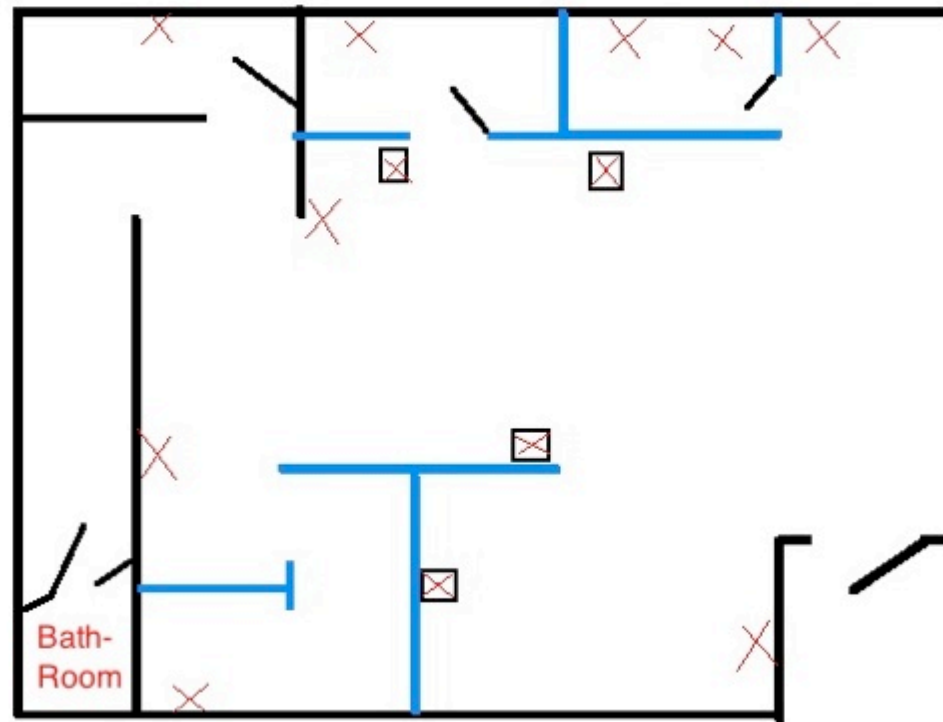

# Interior Locations - Diagrams

# Interior Locations – Diagrams

Hangar Theatre Office

Key:

Black Lines:  
Immovable Walls

Blue Lines: Moveable  
Cubicle Walls

Red X: Power Outlets

Black Box: Immovable  
Pole w/ Power Outlet

# Interior Locations – Map